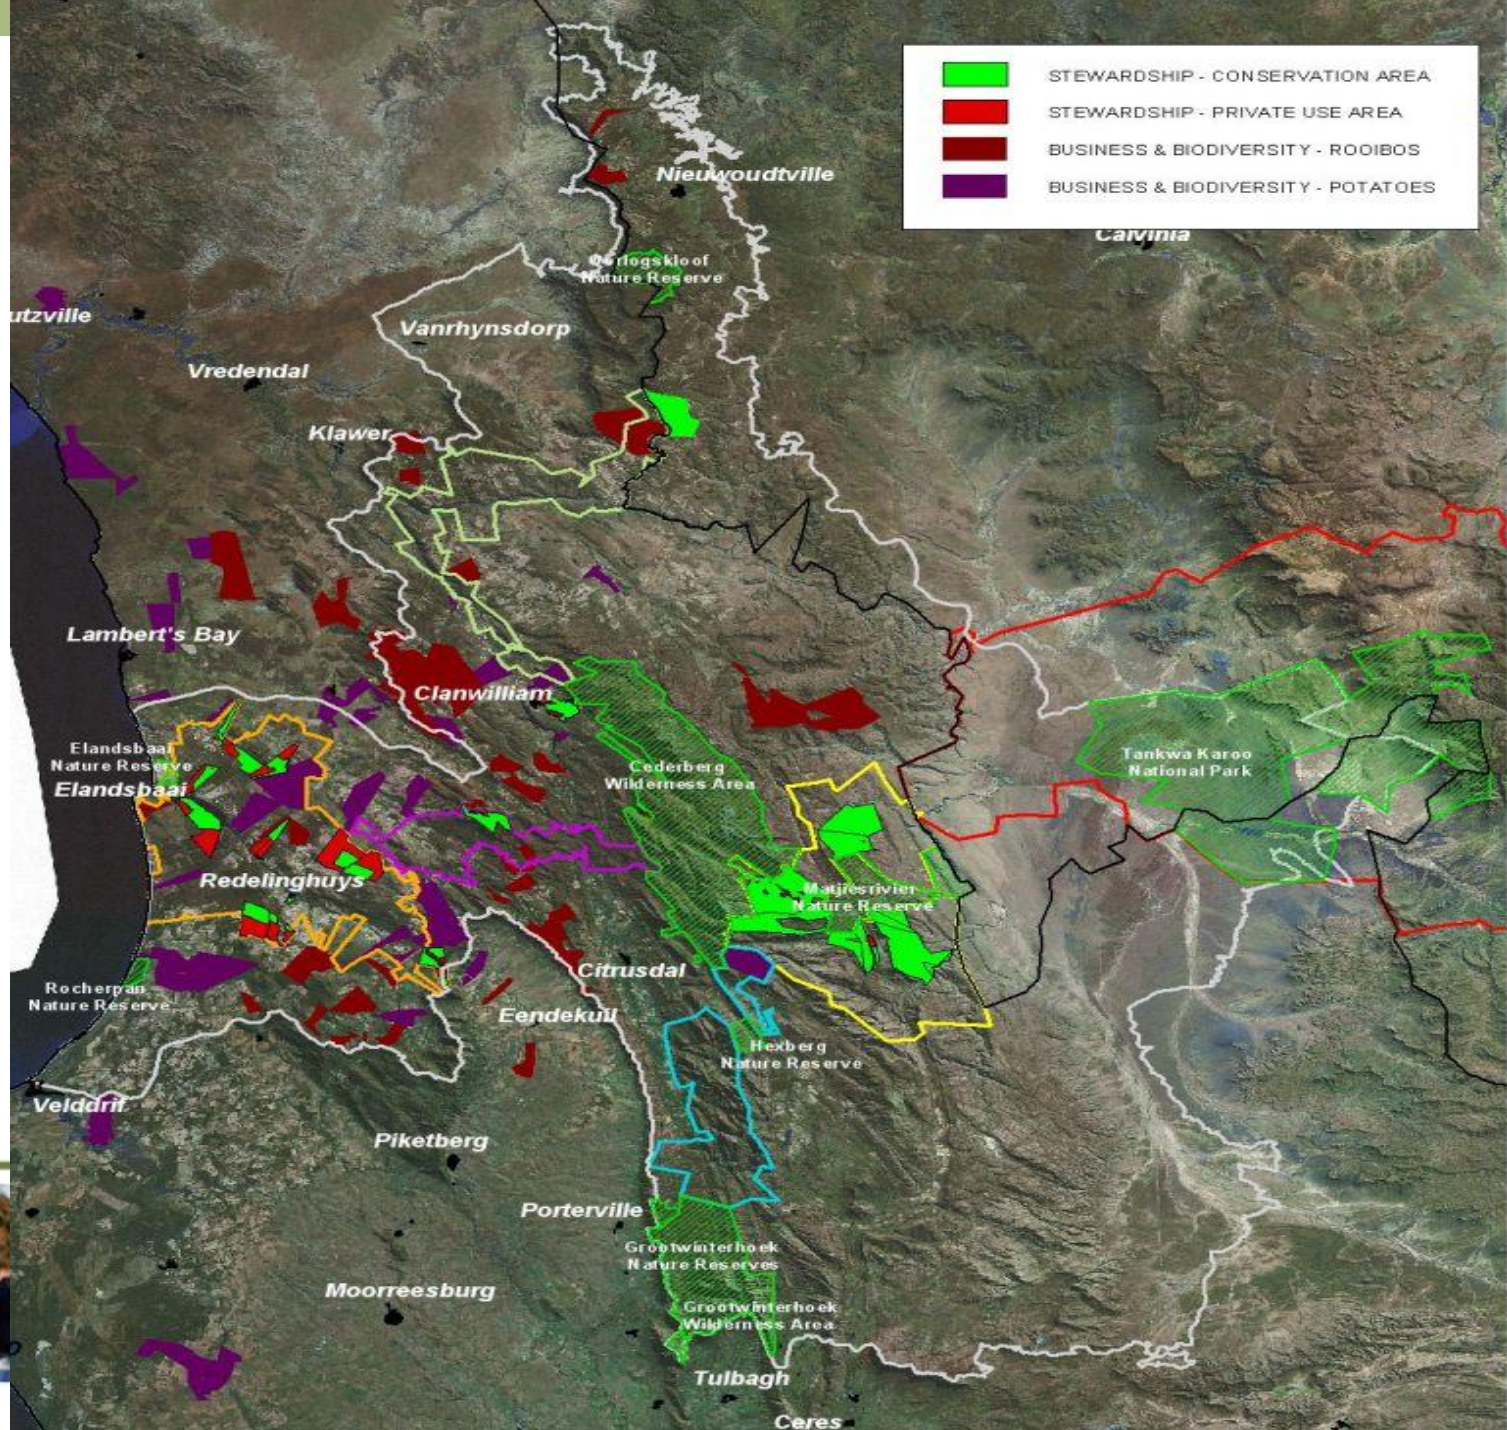

# Greater Cederberg Biodiversity Corridor

# Corridors

Corridors are about

...maintaining and restoring connectivity across the landscape and acting as a mechanism to mitigate against the effects of climate change ...

People live and work in these corridors

-  Greater Cederberg Biodiversity Corridor
-  Proposed corridors
-  Reserves, national parks and wilderness areas
- 1** Oorlogskloof Nature Reserve
- 2** Verlorenvlei Nature Reserve
- 3** Rocherpan Nature Reserve
- 4** Cederberg Wilderness Area
- 5** Matjiesrivier Nature Reserve
- 6** Tanqua Karoo National Park
- 7** Groot Winterhoek Wilderness Area
-  Rooibos Heritage Route

# Implementation

- Expansion of Protected Areas
- Industry Engagement
- Local Economic Development
- Human Well Being
- Awareness
- Coordination