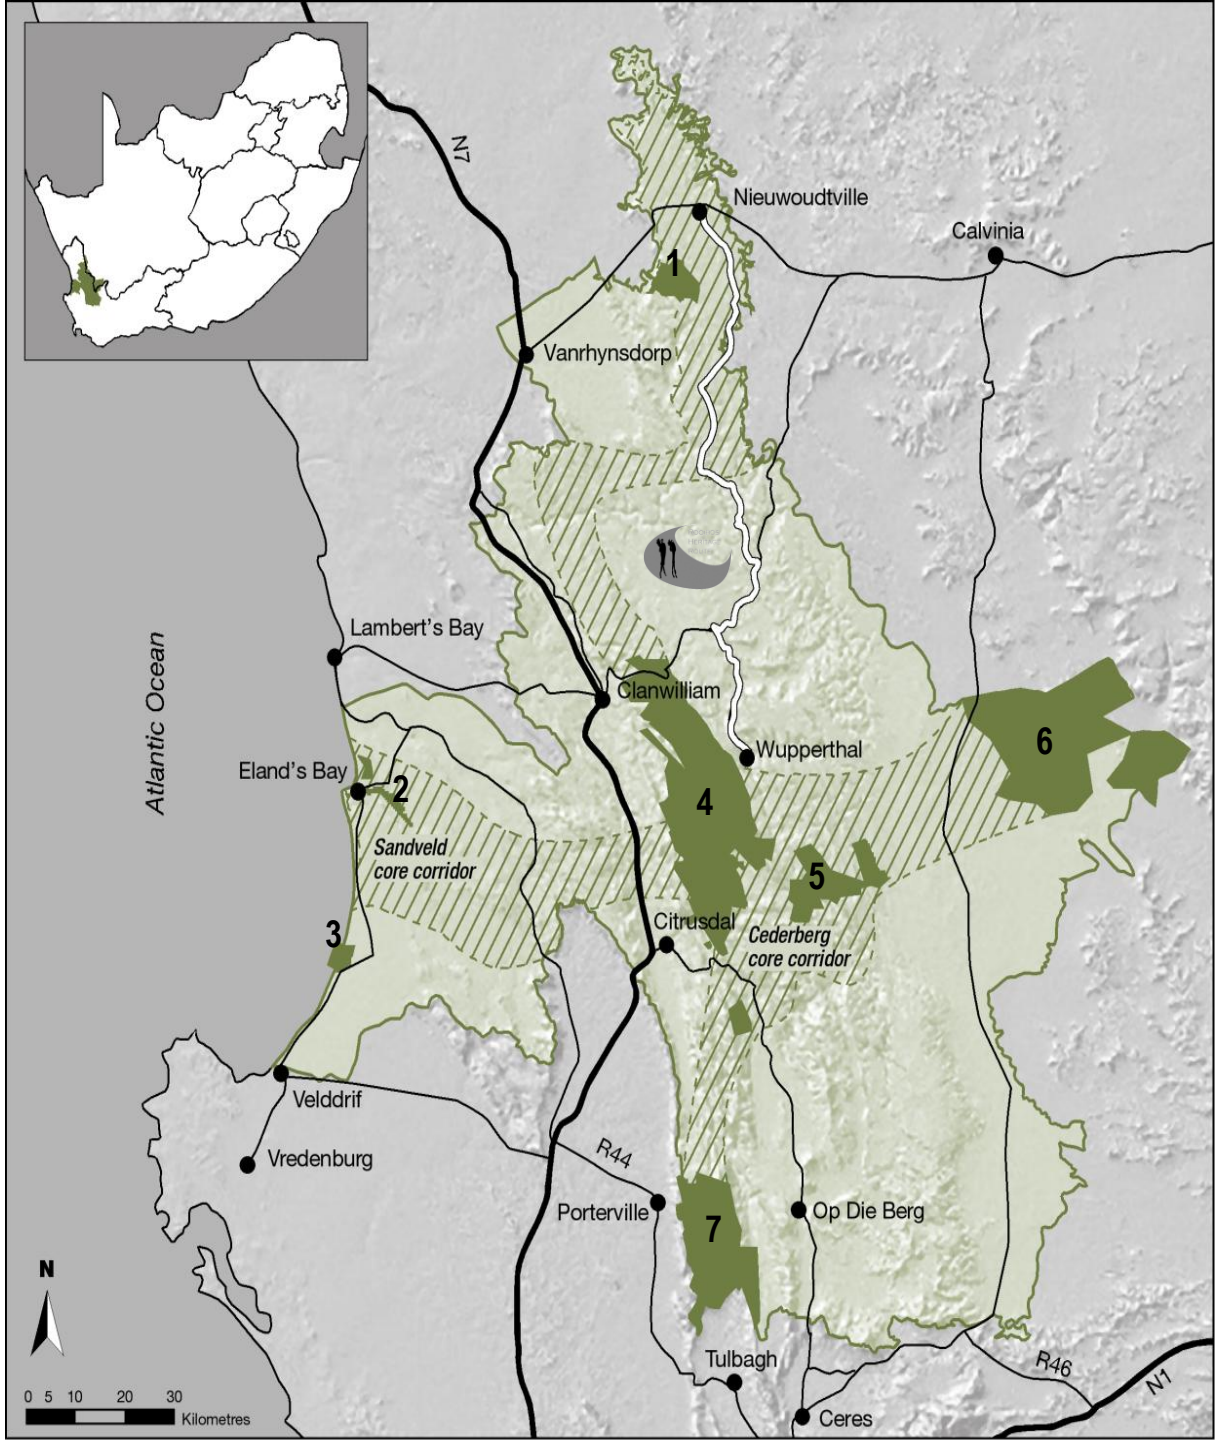

# Greater Cederberg Biodiversity Corridor

# Corridors

Corridors are about

...maintaining and restoring connectivity across the landscape and acting as a mechanism to mitigate against the effects of climate change ...

People live and work in these corridors

-  Greater Cederberg Biodiversity Corridor
-  Proposed corridors
-  Reserves, national parks and wilderness areas
- 1** Oorlogskloof Nature Reserve
- 2** Verlorenvlei Nature Reserve
- 3** Rocherpan Nature Reserve
- 4** Cederberg Wilderness Area
- 5** Matjiesrivier Nature Reserve
- 6** Tanqua Karoo National Park
- 7** Groot Winterhoek Wilderness Area
-  Rooibos Heritage Route